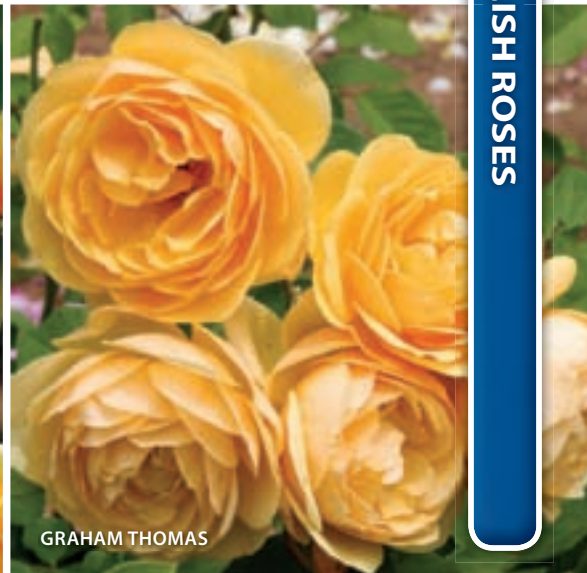

Gertrude Jekyll®

A tribute to the famous British garden designer. Large, well-filled rosettes are deep pink with a powerful damask fragrance, on a tall, very robust shrub.

(Var: AUSboard 1986 - Patent 7220) 🌹🌹

Color ..... Rich warm pink
Height ..... 5' Bloom Size ..... 4"-5"
Stem Length ..... 15" Petal Count 80
Flower Form ..... Large rosettes
Foliage ..... Medium green
Fragrance ..... Strong damask
Habit ..... Upright, vigorous shrub or short climber

Golden Celebration

Giant, cupped blooms of golden-yellow. An enchanting, strong and delicious scent of tea, citrus, honey and strawberries. Superb garden performance. One of David Austin's favorite roses.

(Var: AUSgold 1992 - Patent 8688) 🌹🌹

Color ..... Golden-yellow, stippled pink
Height ..... 5' Bloom Size ..... 5"
Stem Length ..... 15" Petal Count 75
Flower Form ..... Very large, full-petaled cups
Foliage ..... Dark green
Fragrance ..... Strong fruity tea rose
Habit ..... Nicely-rounded shrub or short climber

Graham Thomas®

Superb rich yellow coloring and tantalizing tea rose fragrance – a tribute to the British rosarian. Excels in beauty and performance. Upright, bush shrub or fantastic trained as a short climber.

(Var: AUSmas 1983) 🌹

Color ..... Strong yellow
Height ..... 5' Bloom Size ..... 2½"-3½"
Stem Length ..... 15" Petal Count 35
Flower Form ..... Cupped rosettes
Foliage ..... Light green
Fragrance ..... Strong
Habit ..... Upright bushy shrub or short climber

Janet

Ultimate Rose Collection for Garden Centers only
A masterpiece of color. The peachy-pink blooms are overshot with hints of copper and yellow. Hybrid-tea style buds unfurl into densely petaled blooms, releasing a potent tea rose fragrance.

(Var: AUSpishus 2007 - Patent 16300) 🌹